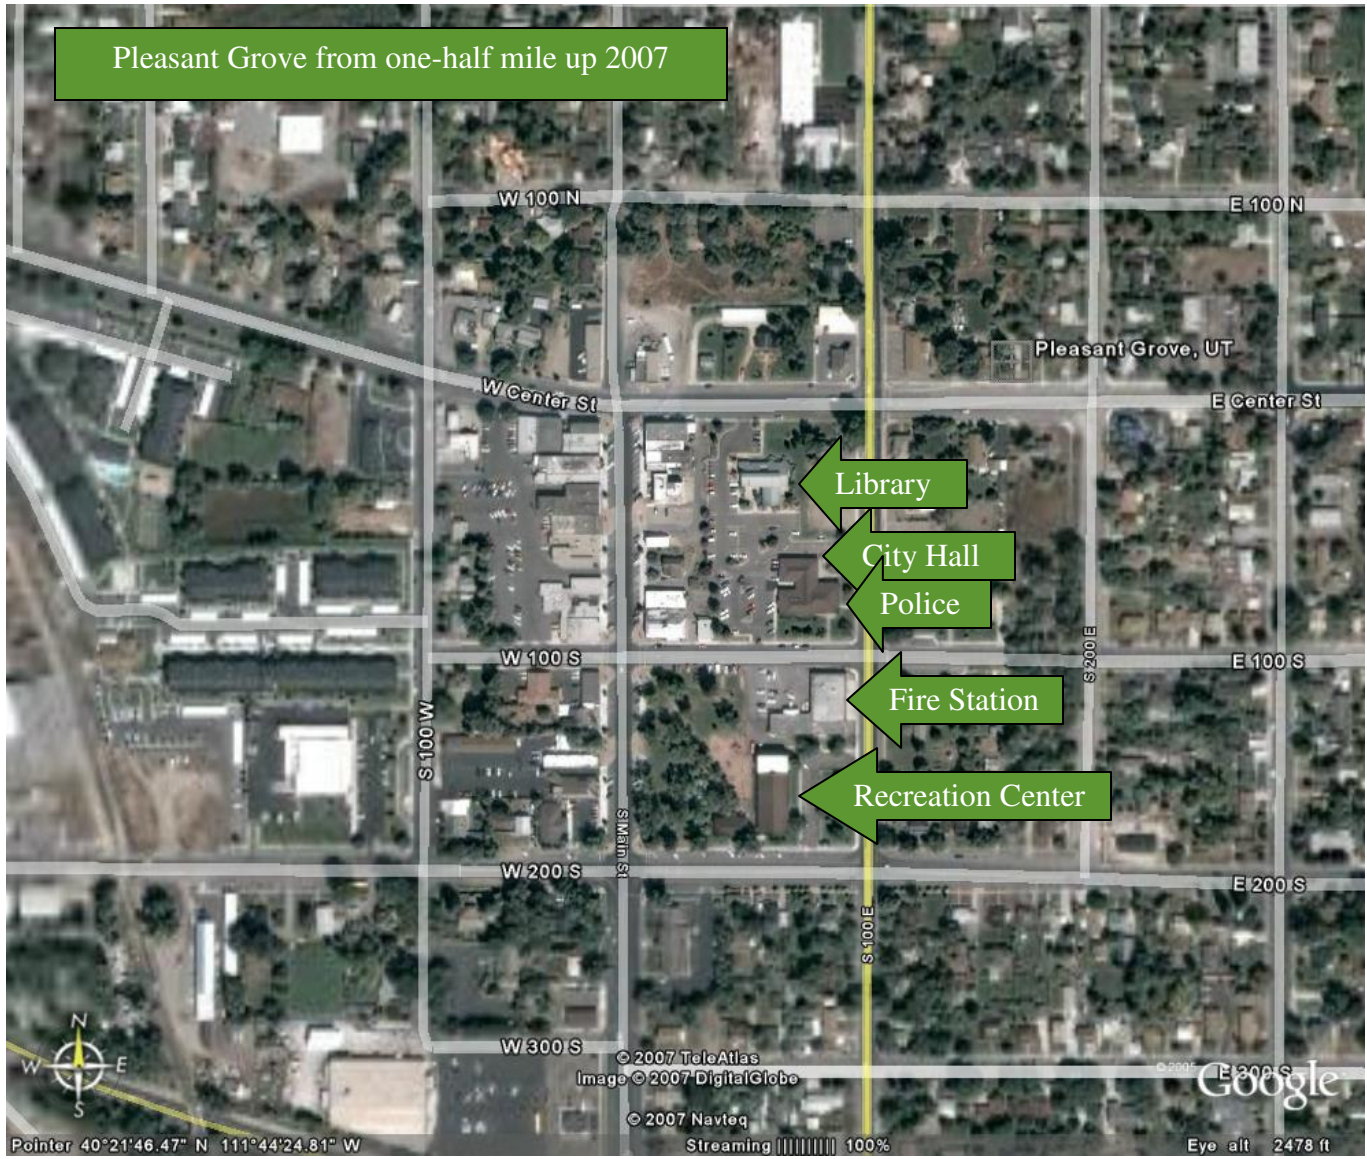

Pleasant Grove from one-half mile up 2007

Library

City Hall

Police

Fire Station

Recreation Center

Pointer 40°21'46.47" N 111°44'24.81" W

© 2007 TeleAtlas  
Image © 2007 DigitalGlobe

© 2007 Navteq

Streaming [|||||] 100%

Google

Eye alt 2478 ft