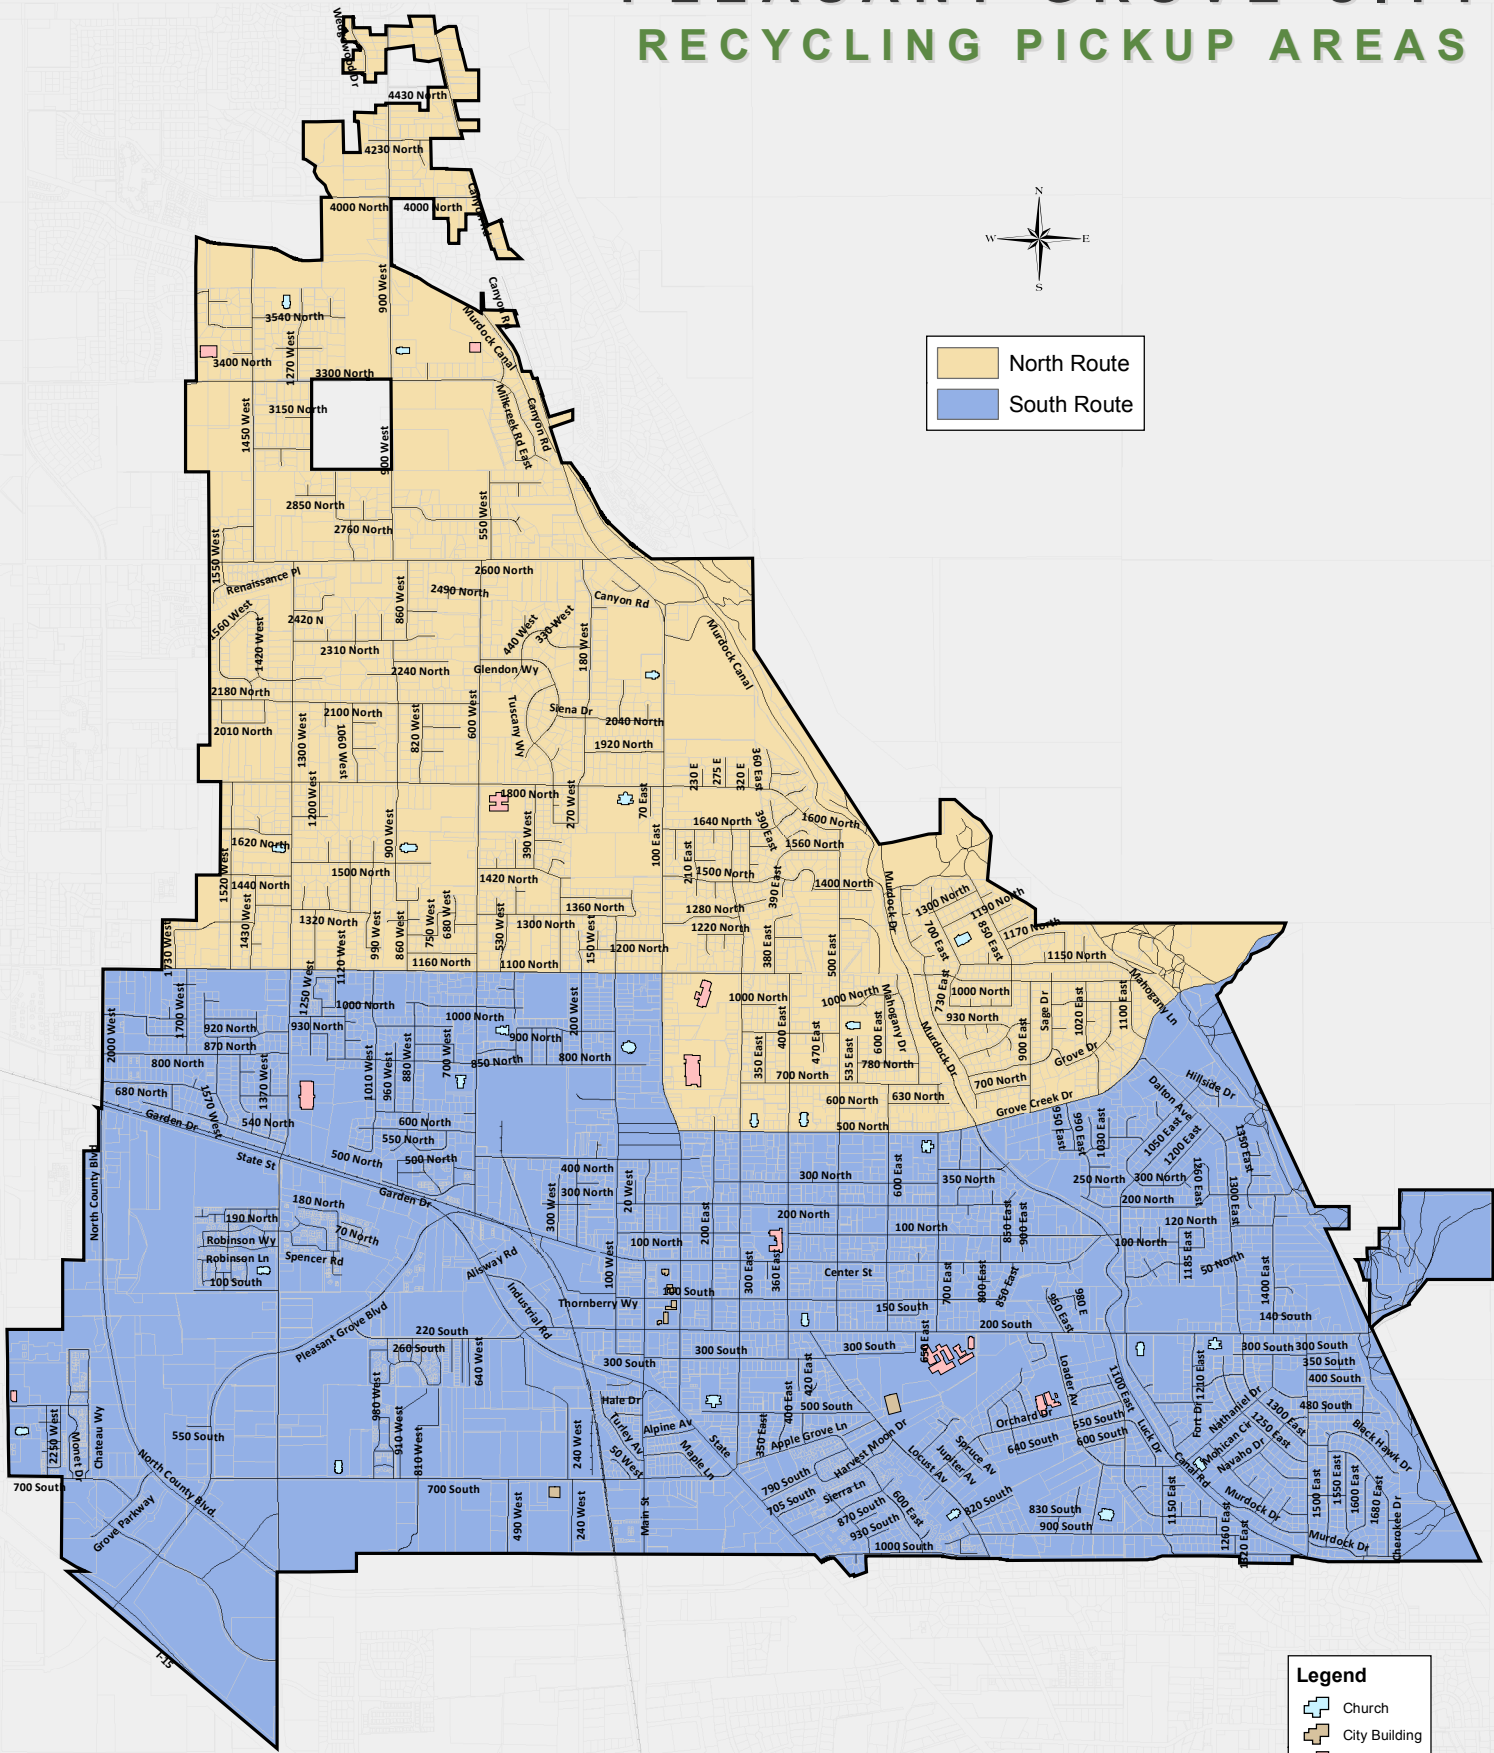

PLEASANT GROVE CITY RECYCLING PICKUP AREAS

	North Route
	South Route

Legend	
	Church
	City Building
	School
	Roads
	Railroads